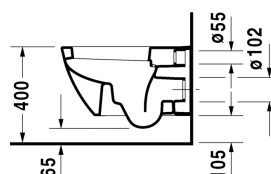

Toilet wall mounted # 222109..00

| < 365 mm > |

Toilet wall mounted	Dimension	Weight	Order number
washdown model, Durafix included, EWL class 1			
Colors			
00 White Alpin 20 HygieneGlaze (an antibacterial ceramic glaze that provides almost indefinite effectiveness)			
Variant			
◆ 4,5 litre flush	365 x 540 mm	25.800 kg	222109..00
Infobox			
Durafix for invisible fixation is included in delivery			
Sanitary ceramics with the special WonderGliss surface finish will remain clean and attractive-looking for a long time to come. When ordering WonderGliss please add a "1" as eleventh digit to the model number.			
Accessory			
Noise reduction gasket for wall mounted toilet		0.300 kg	005064
Fixing for wall mounted bidet and wall mounted toilet	Ø 12 x 180 mm	0.200 kg	006500
Suitable products			
Toilet seat and cover removable, hinges stainless steel, without automatic closure,			006451
Toilet seat and cover removable, hinges stainless steel, with automatic closure,			006459

All drawings contain the necessary measurements which are subject to standard tolerances. Exact measurements, in particular for customised installation scenarios, can only be taken from the finished ceramic piece.