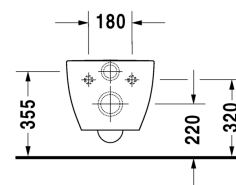

Toilet wall mounted # 222109..00

| < 365 mm > |

Toilet wall mounted	Dimension	Weight	Order number
washdown model, Durafix included, EWL class 1			
Colors			
00 White Alpin 20 HygieneGlaze (an antibacterial ceramic glaze that provides almost indefinite effectiveness)			
Variant			
◆ 4,5 litre flush	365 x 540 mm	25.800 kg	222109..00
Infobox			
Durafix for invisible fixation is included in delivery			
Sanitary ceramics with the special WonderGliss surface finish will remain clean and attractive-looking for a long time to come. When ordering WonderGliss please add a "1" as eleventh digit to the model number.			
Accessory			
Noise reduction gasket for wall mounted toilet		0.300 kg	005064
Fixing for wall mounted bidet and wall mounted toilet	Ø 12 x 180 mm	0.200 kg	006500
Suitable products			
Toilet seat and cover removable, hinges stainless steel, without automatic closure,			006451
Toilet seat and cover removable, hinges stainless steel, with automatic closure,			006459

All drawings contain the necessary measurements which are subject to standard tolerances. Exact measurements, in particular for customised installation scenarios, can only be taken from the finished ceramic piece.