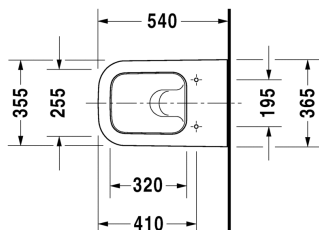

Toilet wall mounted # 222109..00

| < 365 mm > |

Toilet wall mounted	Dimension	Weight	Order number
washdown model, Durafix included, EWL class 1			
Colors			
00 White Alpin 20 HygieneGlaze (an antibacterial ceramic glaze that provides almost indefinite effectiveness)			
Variant			
◆ 4,5 litre flush	365 x 540 mm	25.800 kg	222109..00
Infobox			
Durafix for invisible fixation is included in delivery			
Sanitary ceramics with the special WonderGliss surface finish will remain clean and attractive-looking for a long time to come. When ordering WonderGliss please add a "1" as eleventh digit to the model number.			
Accessory			
Noise reduction gasket for wall mounted toilet		0.300 kg	005064
Fixing for wall mounted bidet and wall mounted toilet	Ø 12 x 180 mm	0.200 kg	006500
Suitable products			
Toilet seat and cover removable, hinges stainless steel, without automatic closure,			006451
Toilet seat and cover removable, hinges stainless steel, with automatic closure,			006459

All drawings contain the necessary measurements which are subject to standard tolerances. Exact measurements, in particular for customised installation scenarios, can only be taken from the finished ceramic piece.